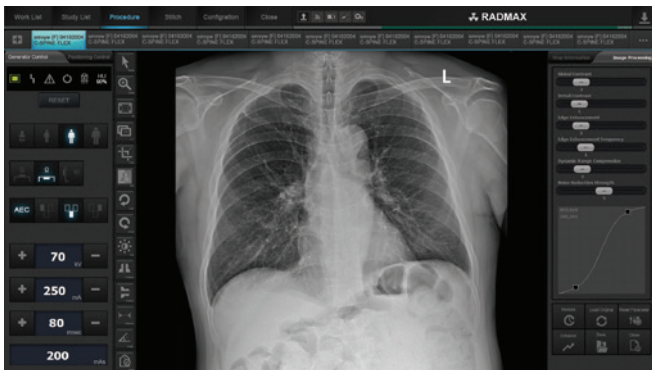

Mobile DR VAN

Mobile DR System in Your Van

Excellent Performance in VAN

DRGEM offers medical X-ray solutions for mobile installation in vans. DRGEM's van type Digital X-ray solutions provide superb dose efficiency and high image quality in Van.

The detector is set on a vertical movement stand which is beneficial for chest or upper and lower extremities exams. DRGEM's image processing software is offered for outstanding clinical images and rapid, streamlined procedures.

Digital X-ray Solution in Vehicle Features

- Easy and Convenient Operation with High Performance Imaging Workstation and Software
- Optimization of the Quality of Captured Images with Anatomical Digital Image Processing
- Increase in Exam Throughput and Decrease in Examination Time by DICOM 3.0 Networking