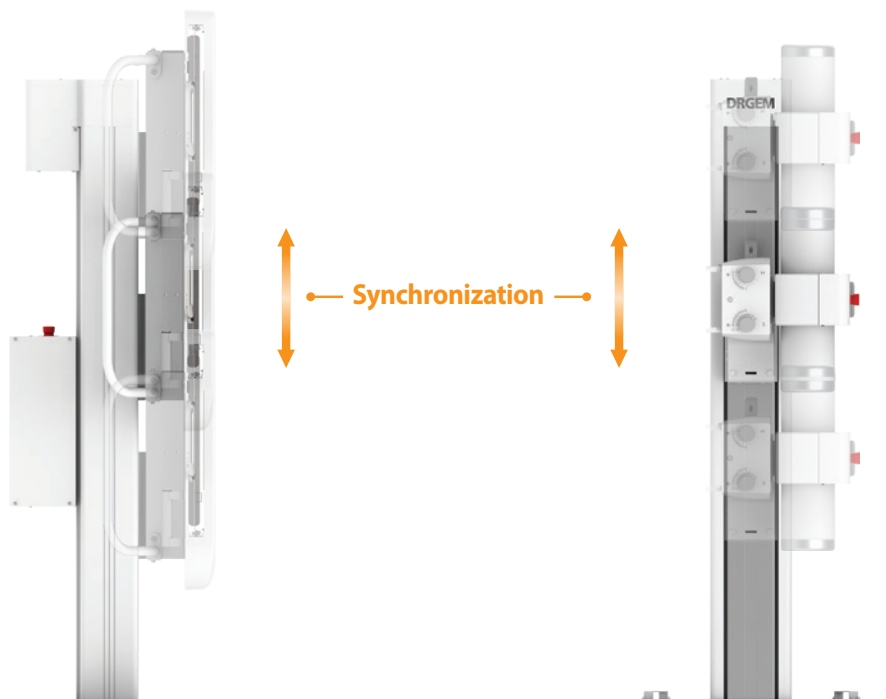

Motorized Vertical Synchronization with Wall Stand

© DRGEM Corporation - All rights reserved. Reproduction in whole or in part is prohibited without the written consent of the copyright-holder.

Specifications and features are subject to change without notice. All changes will be in compliance with regulations governing manufacture of medical equipment.