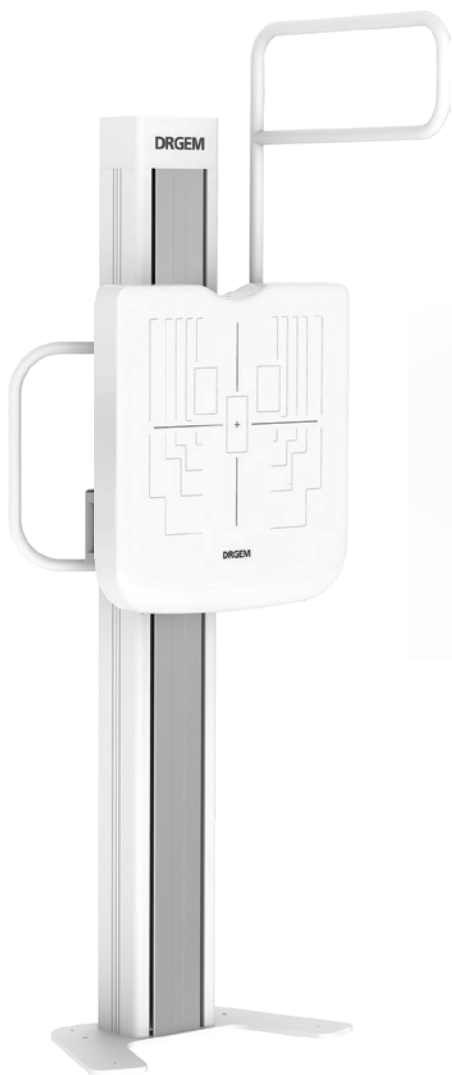

Mobile DR VAN

Mobile DR System in Your Van

Excellent Performance in VAN

DRGEM offers medical X-ray solutions for mobile installation in vans. DRGEM's van type Digital X-ray solutions provide superb dose efficiency and high image quality in Van.

The detector is set on a vertical movement stand which is beneficial for chest or upper and lower extremities exams. DRGEM's image processing software is offered for outstanding clinical images and rapid, streamlined procedures.